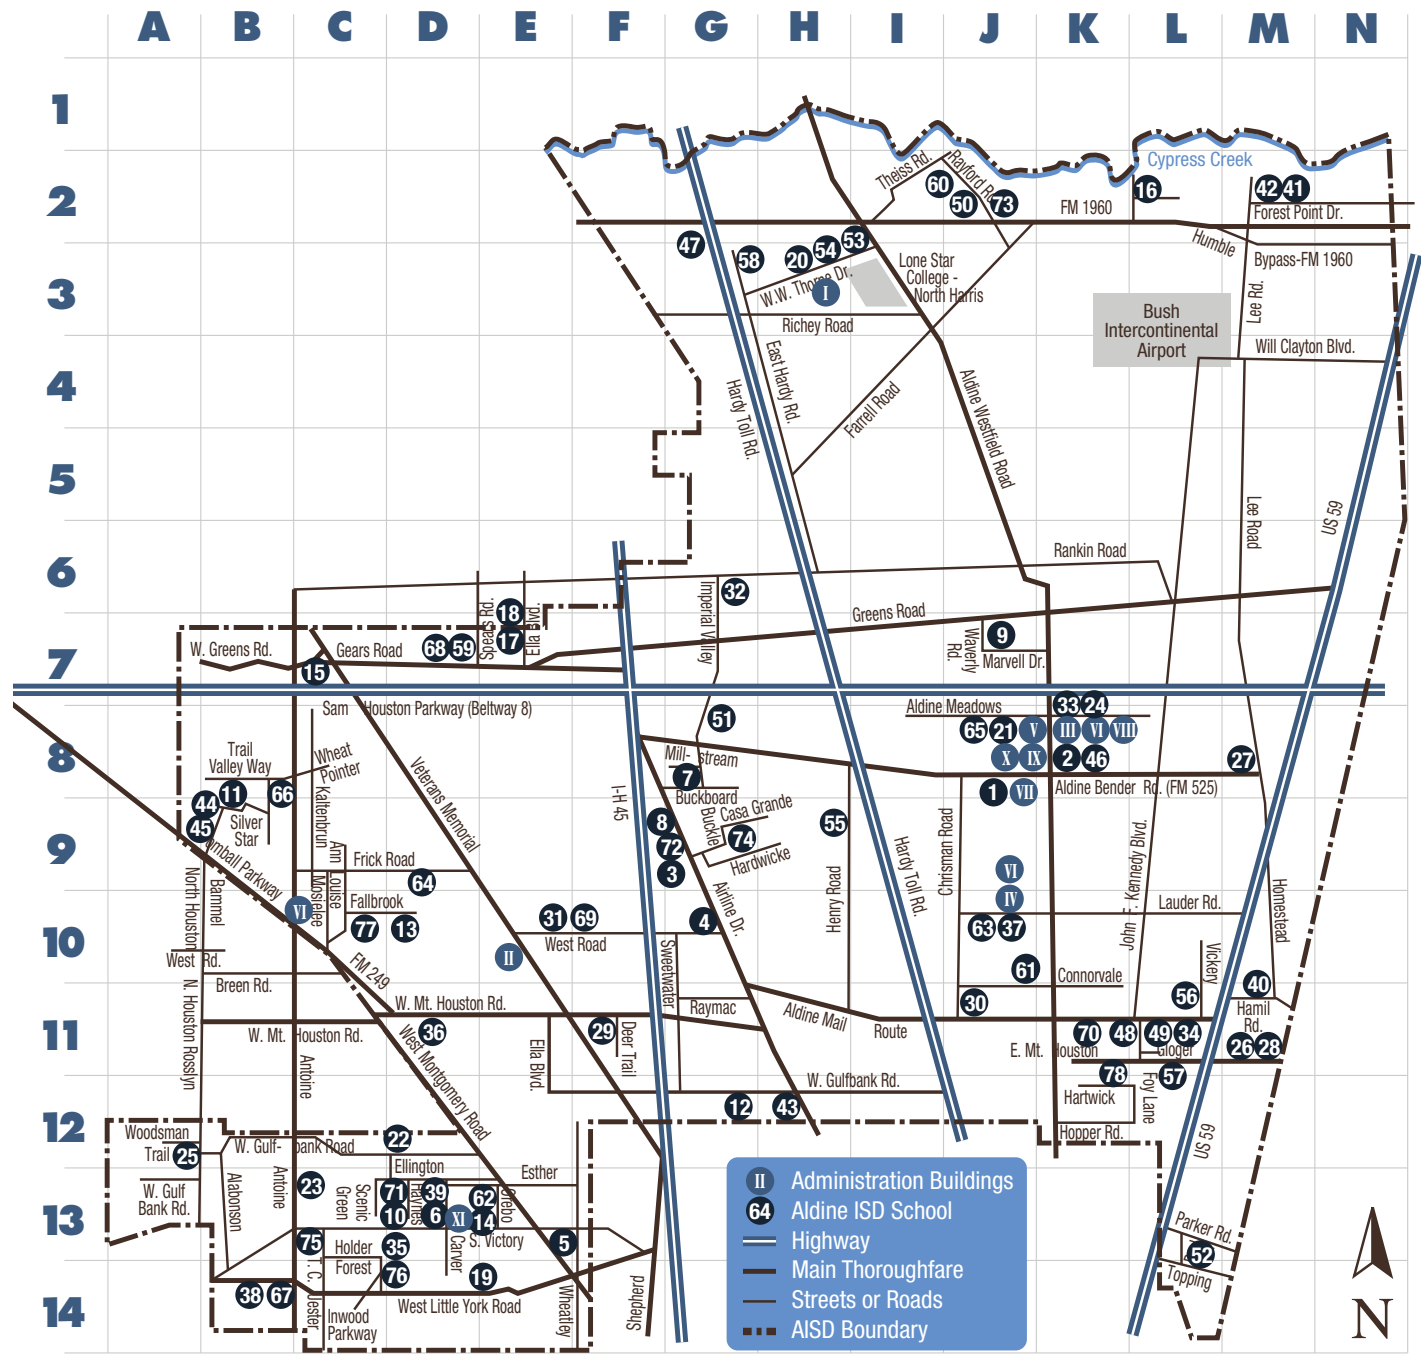

ALDINE ISD

- I M.B. Donaldson Administration Building**
Phone (281) 449-1011
2520 W.W. Thorne Blvd., Houston 77073 **H3**
- II Resource & Staff Development Center**
9999 Veterans Memorial Dr., Houston 77038 **E10**
- III Special Education Building** (281) 985-6600
15010 Aldine Westfield Road, Houston 77032 **K8**
- IV Administrative Annex** (281) 985-6370
1617 Lauder Road, Houston 77039 **J10**
- V Tax Office & Heritage Museum**
Phone (281) 985-6452
14909 Aldine Westfield Road, Houston 77032 **J8**

- VI Service Centers:**
Buildings & Properties (281) 985-6265
Central Receiving (281) 985-6177
Copy Center (281) 985-6254
Maintenance (281) 985-6255
14910 Aldine Westfield Road, Houston 77032 **K8**
Transportation Facilities
Eastside (281) 985-6628
1617 Lauder, Houston 77039 **J9**
Westside (281) 878-7800
9900 Antoine, Houston 77088 **C10**
- VII Child Nutrition Services** (281) 985-6450
1802 Aldine Bender, Houston 77032 **J8**
- VIII Aldine Police Department** (281) 442-4923
2114 Aldine Meadows, Houston 77032 **L8**
- IX Thorne Stadium** (281) 985-6282
1865 Aldine Bender, Houston 77032 **J8**
- X Campbell Educational Center**
Facilities Manager (281) 985-6110
Athletics (281) 985-6100
Performing Arts (281) 985-6105
1865 Aldine Bender, Houston 77032 **J8**
- XI Staff Development Center** (281) 985-6282
2330 S. Victory Dr., Houston 77088 **D13**